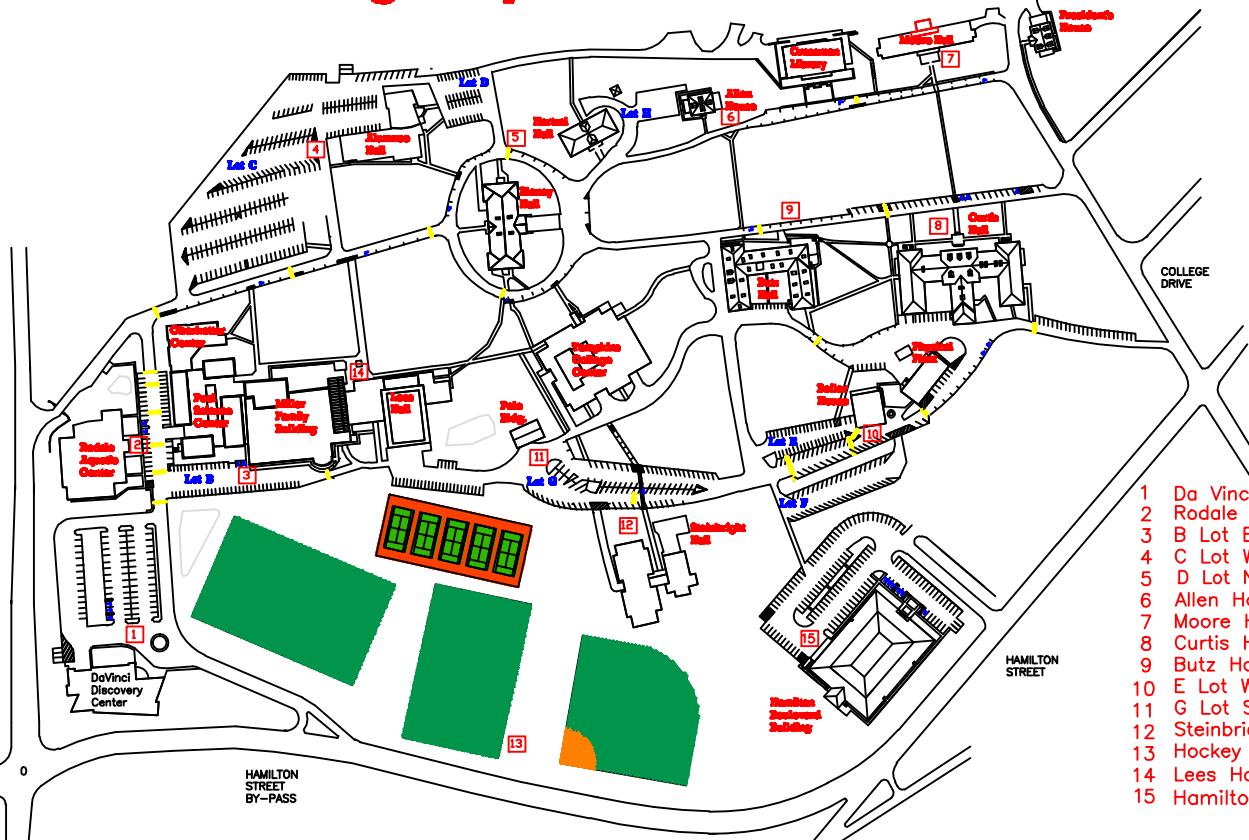

# Emergency Phone Locations

- 1 Da Vinci Discovery Center
- 2 Rodale Aquatic Center
- 3 B Lot Behind Miller Building
- 4 C Lot West of Alumnae Hall
- 5 D Lot North of Blaney Hall
- 6 Allen House
- 7 Moore Hall
- 8 Curtis Hall
- 9 Butz Hall
- 10 E Lot West of Boiler House
- 11 G Lot South of Pole Building
- 12 Steinbright Hall
- 13 Hockey Field
- 14 Lees Hall
- 15 Hamilton Boulevard Building